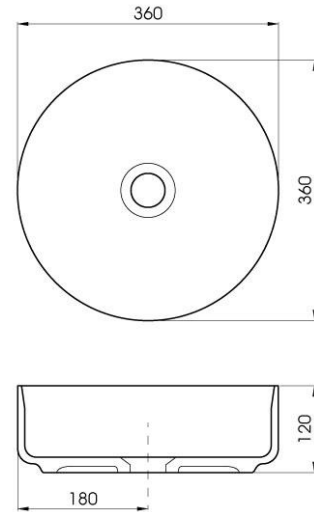

TECHNICAL DETAILS

Note: Illustrations and specifications may vary from time to time