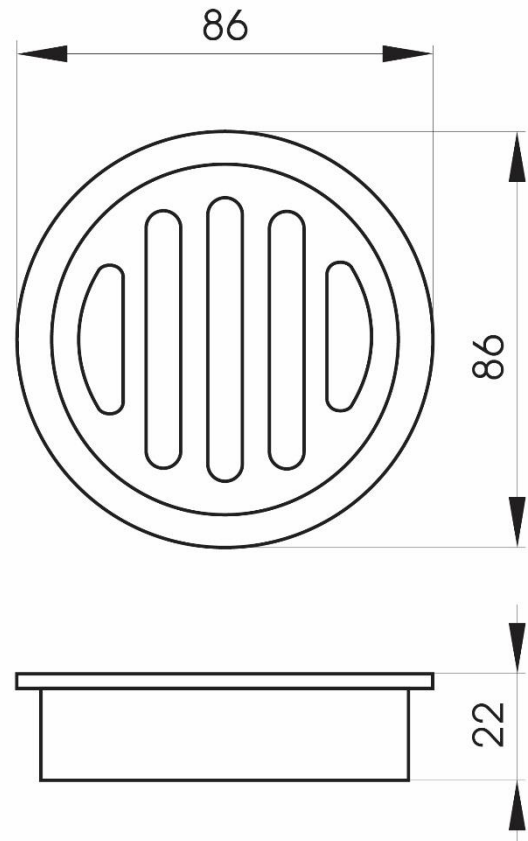

SHOWER GRATE

DESCRIPTION

86 x 22mm Round Floor / Shower Grate

FEATURES

- Fits into 80mm DWV pipe or 80mm Leak Control Flange
- Solid brass construction with rose gold finish
- Australian Standard AS-1589 approved
- Removable twist-out grate
- 3 year manufacturer's warranty on brass waste fittings from date of purchase

DETAILS

Part Code: TWF-083RG

Available Finishes: Rose Gold

TECHNICAL DETAILS

Note: Illustrations and specifications may vary from time to time