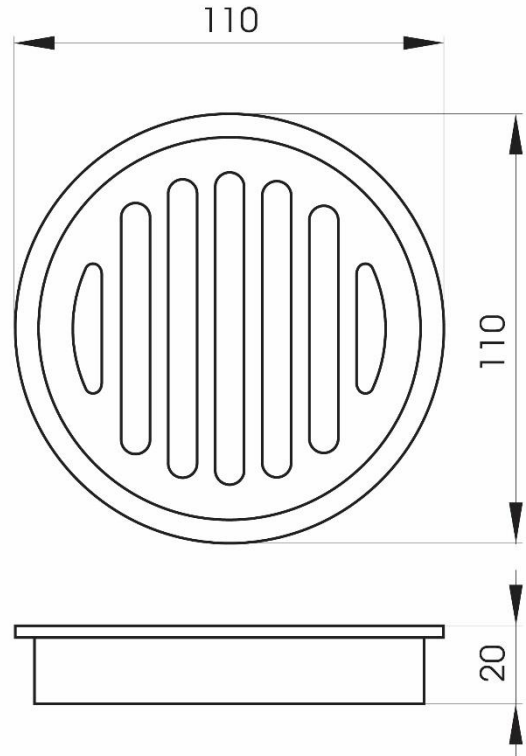

SHOWER GRATE

DESCRIPTION

110 x 20mm Round Floor / Shower Grate

FEATURES

- Fits into 100mm DWV pipe
- Solid brass construction with chrome finish
- Australian Standard AS-1589 approved
- Removable twist-out grate
- 3 year manufacturer's warranty on brass waste fittings from date of purchase

DETAILS

Part Code: TWF-102

Available Finishes: Chrome

TECHNICAL DETAILS

Note: Illustrations and specifications may vary from time to time