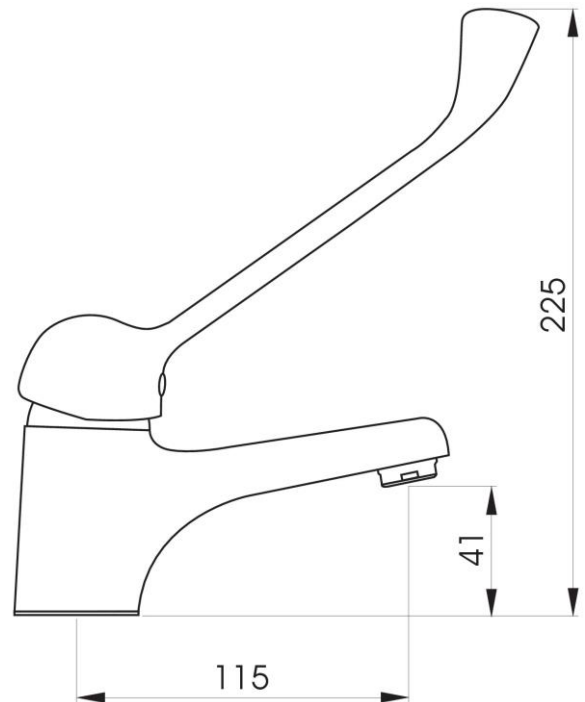

TECHNICAL DETAILS

Note: Illustrations and specifications may vary from time to time