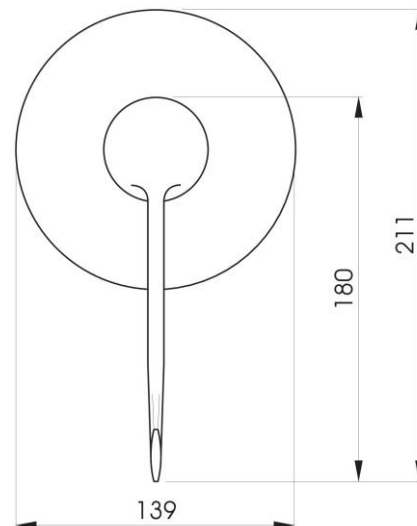

REGENCY WALL MIXER WITH EZ ADJUST HANDLE

DESCRIPTION

Regency Wall Mixer with Tilo's 'Ez-adjust'
Handle

FEATURES

- Ergonomic extended handle design for easy control and accessibility
- Sturdy solid brass construction
- 140mm backing plate
- Taiwanese ceramic disc cartridge for smooth long life operation
- 5 year limited domestic warranty on mixer body, cartridge and chrome finish including 1 year free labour from date of purchase

DETAILS

40mm cartridge

Part Code: AH-205D

Available Finishes: Chrome

Recommended working pressure:

Min 150 – Max 500KPa

Note: If the pressure exceeds or is likely to exceed 500KPa, an approved pressure limiting device must be fitted.

Maximum hot water temperature 80°

TECHNICAL DETAILS

Note: Illustrations and specifications may vary from time to time