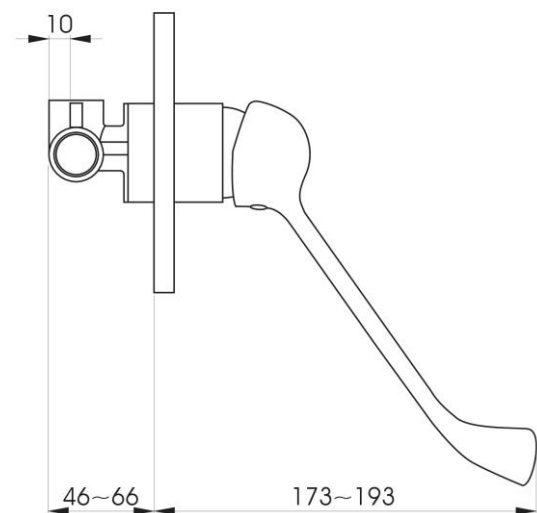

REGENCY WALL MIXER WITH EZ ADJUST HANDLE

DESCRIPTION

Regency Wall Mixer with Tilo's 'Ez-adjust'
Handle

FEATURES

- Ergonomic extended handle design for easy control and accessibility
- Sturdy solid brass construction
- 140mm backing plate
- Taiwanese ceramic disc cartridge for smooth long life operation
- 5 year limited domestic warranty on mixer body, cartridge and chrome finish including 1 year free labour from date of purchase

DETAILS

40mm cartridge

Part Code: AH-205D

Available Finishes: Chrome

Recommended working pressure:

Min 150 – Max 500KPa

Note: If the pressure exceeds or is likely to exceed 500KPa, an approved pressure limiting device must be fitted.

Maximum hot water temperature 80°

TECHNICAL DETAILS

Note: Illustrations and specifications may vary from time to time