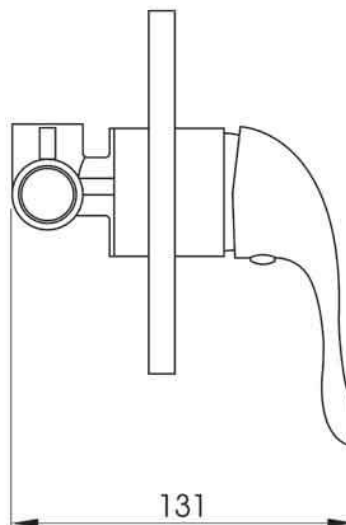

TECHNICAL DETAILS

Note: Illustrations and specifications may vary from time to time