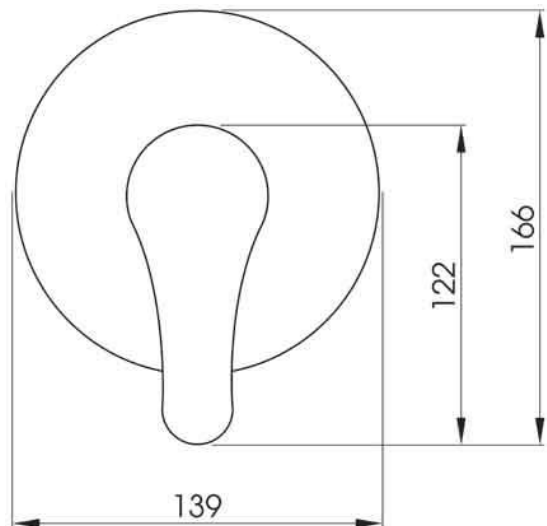

TECHNICAL DETAILS

Note: Illustrations and specifications may vary from time to time