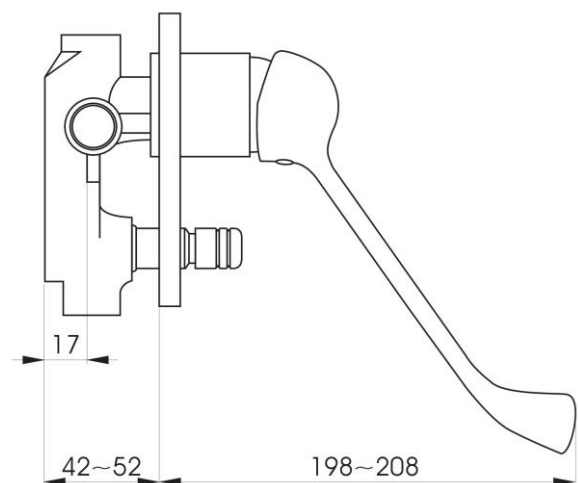

TECHNICAL DETAILS

Note: Illustrations and specifications may vary from time to time