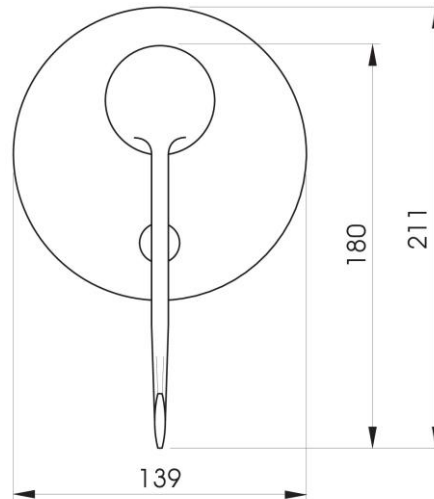

DETAILS

40mm cartridge

Part Code: AH-206D

Available Finishes: Chrome

Recommended working pressure:

Min 150 – Max 500KPa

Note: If the pressure exceeds or is likely to exceed 500KPa, an approved pressure limiting device must be fitted.

Maximum hot water temperature 80°

TECHNICAL DETAILS

Note: Illustrations and specifications may vary from time to time