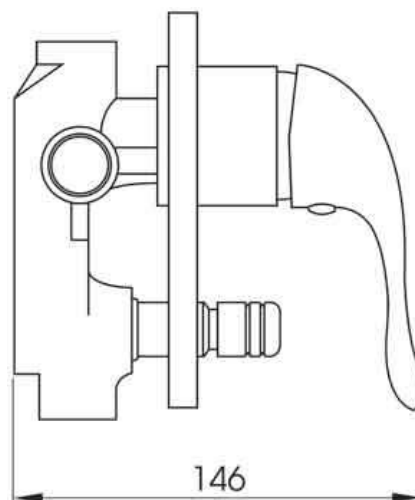

TECHNICAL DETAILS

Note: Illustrations and specifications may vary from time to time