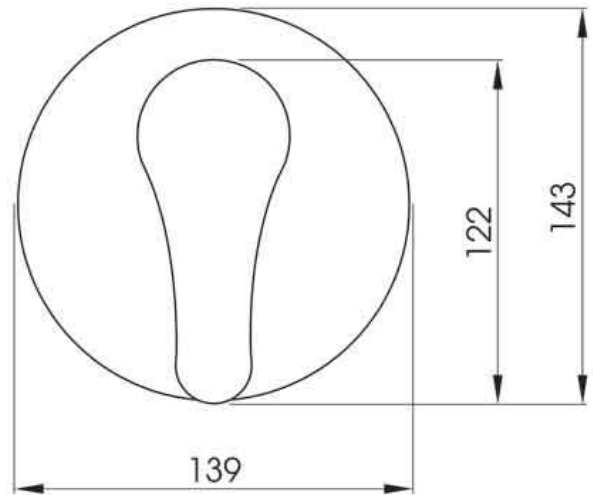

TECHNICAL DETAILS

Note: Illustrations and specifications may vary from time to time