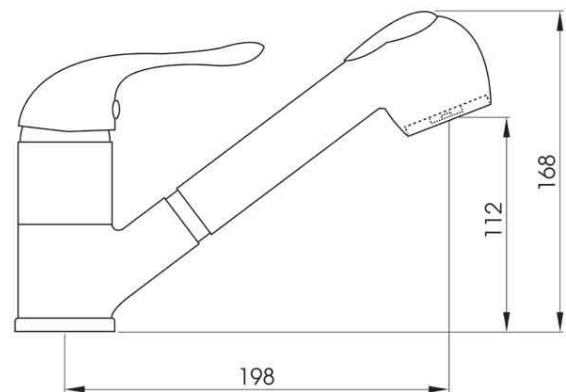

TECHNICAL DETAILS

Note: Illustrations and specifications may vary from time to time