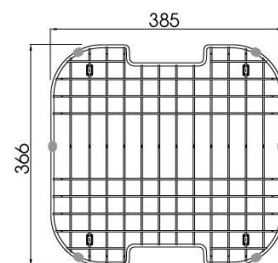

DETAILS

30 / 16L Capacity

Flushmount or undermount

Part Code: TKS-200RA

Available Finishes: Brushed on sink, chromed on
dish rack

TECHNICAL DETAILS

Note: Illustrations and specifications may vary
from time to time