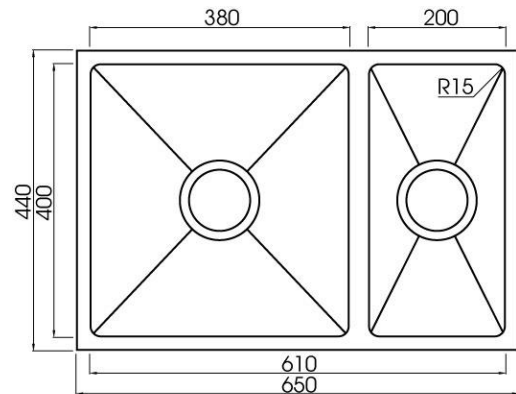

Q4 1 & 1/2 BOWL RADIAL CORNER SINK ACCESSORY PACK 1

DESCRIPTION

Q4 1 & 1/2 Bowl Radial Corner Sink and
Accessory Pack 1

FEATURES

- 15mm radial corner
- Fine lustre finish
- 1.2mm 304 stainless steel
- Underside coated with an anti-condensation layer and sound deadening rubber pads all sides
- Includes sink, dish rack, chopping board, standard lift-up plug & waste and set of undermount clips
- 25 year limited domestic manufacturer's warranty on sinks only from date of purchase
- 1 year manufacturer's warranty on sink accessories except chopping boards from date of purchase

DETAILS

30 / 16L Capacity

Flushmount or undermount

Part Code: TKS-200RA

Available Finishes: Brushed on sink, chromed on
dish rack

TECHNICAL DETAILS

Note: Illustrations and specifications may vary
from time to time