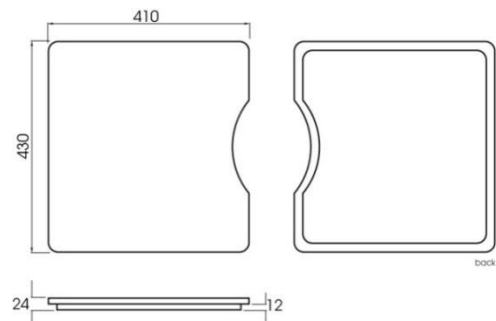

Q4 1 & 1/2 BOWL RADIAL CORNER SINK ACCESSORY PACK 1

DESCRIPTION

Q4 1 & 1/2 Bowl Radial Corner Sink and
Accessory Pack 1

FEATURES

- 15mm radial corner
- Fine lustre finish
- 1.2mm 304 stainless steel
- Underside coated with an anti-condensation layer and sound deadening rubber pads all sides
- Includes sink, dish rack, chopping board, standard lift-up plug & waste and set of undermount clips
- 25 year limited domestic manufacturer's warranty on sinks only from date of purchase
- 1 year manufacturer's warranty on sink accessories except chopping boards from date of purchase

DETAILS

30 / 16L Capacity

Flushmount or undermount

Part Code: TKS-200RA

Available Finishes: Brushed on sink, chromed on
dish rack

TECHNICAL DETAILS

Note: Illustrations and specifications may vary
from time to time