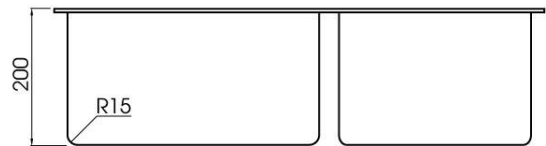

Q4 1 & 3/4 BOWL RADIAL CORNER SINK ACCESSORY PACK 1

DESCRIPTION

Q4 1 & 3/4 Bowl Radial Corner Sink and
Accessory Pack 1

FEATURES

- 15mm radial corner
- Fine lustre finish
- 1.2mm 304 stainless steel
- Underside coated with an anti-condensation layer and sound deadening rubber pads all sides
- Includes sink, dish rack, chopping board, standard lift-up plug & waste and set of undermount clips
- 25 year limited domestic manufacturer's warranty on sinks only from date of purchase
- 1 year manufacturer's warranty on sink accessories except chopping boards from date of purchase

DETAILS

30 / 23L Capacity

Flushmount or undermount

Part Code: TKS-300RA

Available Finishes: Brushed on sink, chromed on
dish rack

TECHNICAL DETAILS

Note: Illustrations and specifications may vary
from time to time