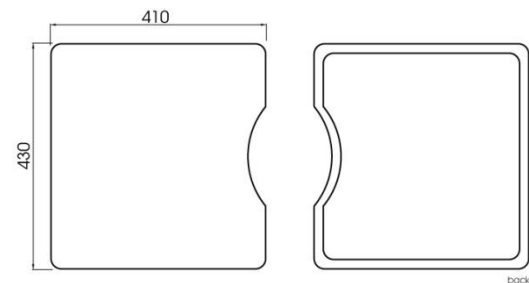

Q4 1 & 3/4 BOWL RADIAL CORNER SINK ACCESSORY PACK 1

DESCRIPTION

Q4 1 & 3/4 Bowl Radial Corner Sink and
Accessory Pack 1

FEATURES

- 15mm radial corner
- Fine lustre finish
- 1.2mm 304 stainless steel
- Underside coated with an anti-condensation layer and sound deadening rubber pads all sides
- Includes sink, dish rack, chopping board, standard lift-up plug & waste and set of undermount clips
- 25 year limited domestic manufacturer's warranty on sinks only from date of purchase
- 1 year manufacturer's warranty on sink accessories except chopping boards from date of purchase

DETAILS

30 / 23L Capacity

Flushmount or undermount

Part Code: TKS-300RA

Available Finishes: Brushed on sink, chromed on
dish rack

TECHNICAL DETAILS

Note: Illustrations and specifications may vary
from time to time