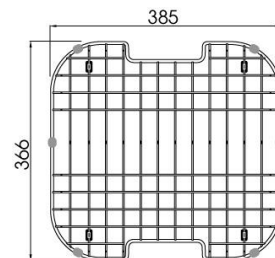

DETAILS

30 / 23L Capacity

Flushmount or undermount

Part Code: TKS-300RA

Available Finishes: Brushed on sink, chromed on
dish rack

TECHNICAL DETAILS

Note: Illustrations and specifications may vary
from time to time