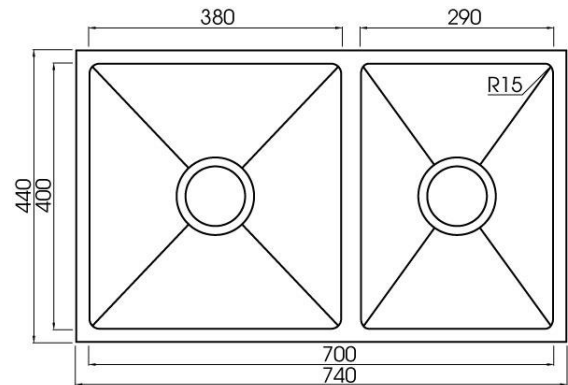

Q4 1 & 3/4 BOWL RADIAL CORNER SINK ACCESSORY PACK 1

DESCRIPTION

Q4 1 & 3/4 Bowl Radial Corner Sink and
Accessory Pack 1

FEATURES

- 15mm radial corner
- Fine lustre finish
- 1.2mm 304 stainless steel
- Underside coated with an anti-condensation layer and sound deadening rubber pads all sides
- Includes sink, dish rack, chopping board, standard lift-up plug & waste and set of undermount clips
- 25 year limited domestic manufacturer's warranty on sinks only from date of purchase
- 1 year manufacturer's warranty on sink accessories except chopping boards from date of purchase

DETAILS

30 / 23L Capacity

Flushmount or undermount

Part Code: TKS-300RA

Available Finishes: Brushed on sink, chromed on
dish rack

TECHNICAL DETAILS

Note: Illustrations and specifications may vary
from time to time