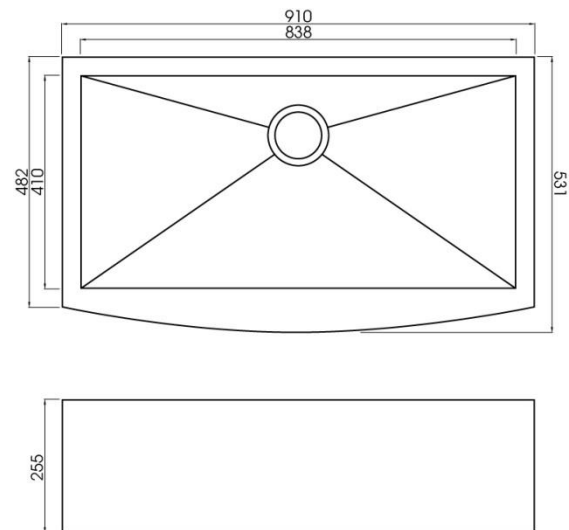

Q4 1 BOWL SQUARE CORNER APRON SINK

DESCRIPTION

Q4 Single Bowl Square Corner Apron Sink

FEATURES

- Deep 255mm, 86L single large bowl
- Square corner
- Curved leading edge
- Double skinned
- Heavy duty 1.5mm 304 stainless steel
- Includes deluxe lift-out basket plug & waste and set of undermount clips
- 25 year limited domestic manufacturer's warranty on sinks only from date of purchase

DETAILS

86L Capacity

Undermount or flushmount

Part Code: TKS-1000

Available Finishes: Brushed

TECHNICAL DETAILS

Note: Illustrations and specifications may vary from time to time