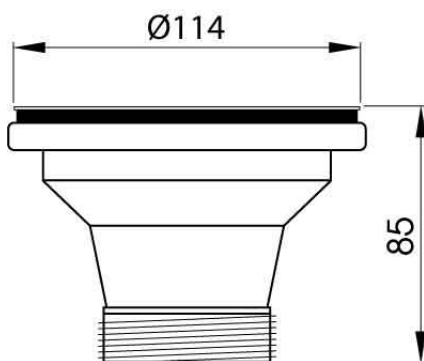

DETAILS

85mm x 50mm outlet size

58mm x 50mm outlet size available

Part Code: TKA-050; TKA-052 respectively

Available Finishes: Brushed

TECHNICAL DETAILS

Note: Illustrations and specifications may vary from time to time

DELUXE LIFT OUT BASKET WASTE

DESCRIPTION

Q4 Deluxe Lift-Out Basket Plug and Waste

FEATURES

- Customized finish to match Q4 Sinks
- Supplied with 40/50mm adaptor
- 304 Stainless Steel
- Fine lustre finish
- 1 year manufacturer's warranty on sink accessories except chopping boards from date of purchase

DETAILS

114mm x 50mm outlet size

Part Code: TKA-051

Available Finishes: Brushed

TECHNICAL DETAILS

Note: Illustrations and specifications may vary from time to time