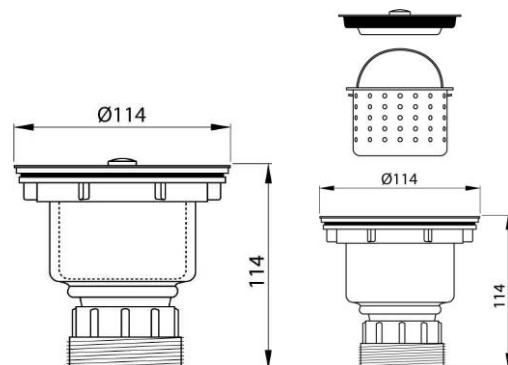

DETAILS

85mm x 50mm outlet size

58mm x 50mm outlet size available

Part Code: TKA-050; TKA-052 respectively

Available Finishes: Brushed

TECHNICAL DETAILS

Note: Illustrations and specifications may vary from time to time

DELUXE LIFT OUT BASKET WASTE

DESCRIPTION

Q4 Deluxe Lift-Out Basket Plug and Waste

FEATURES

- Customized finish to match Q4 Sinks
- Supplied with 40/50mm adaptor
- 304 Stainless Steel
- Fine lustre finish
- 1 year manufacturer's warranty on sink accessories except chopping boards from date of purchase

DETAILS

114mm x 50mm outlet size

Part Code: TKA-051

Available Finishes: Brushed

TECHNICAL DETAILS

Note: Illustrations and specifications may vary from time to time