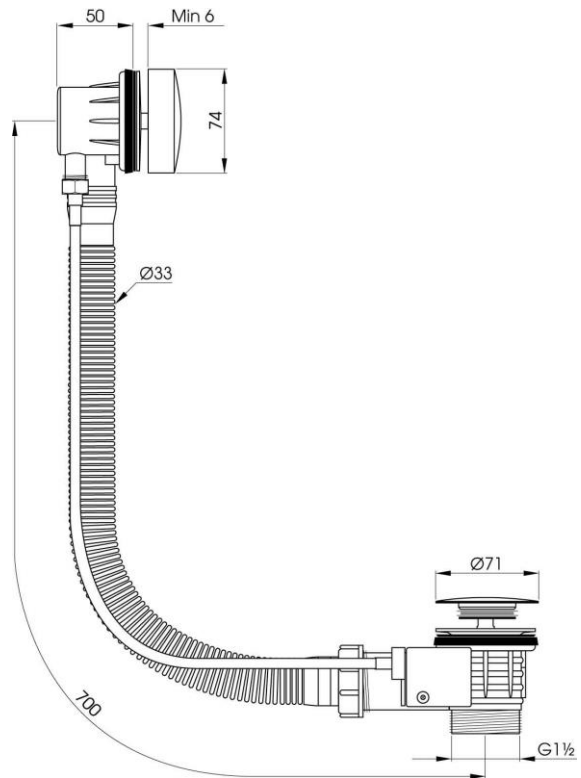

TECHNICAL DETAILS

Note: Illustrations and specifications may vary from time to time