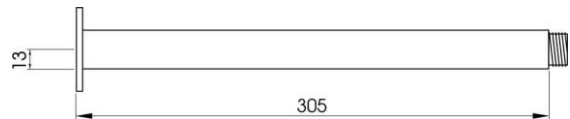

TECHNICAL DETAILS

Note: Illustrations and specifications may vary from time to time