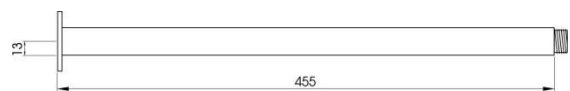

TECHNICAL DETAILS

Note: Illustrations and specifications may vary from time to time