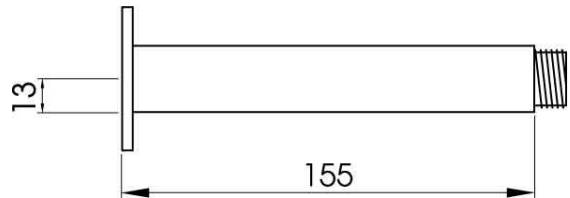

TECHNICAL DETAILS

Note: Illustrations and specifications may vary from time to time