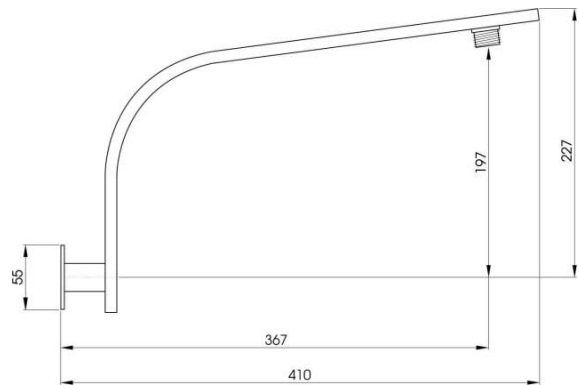

QUATTRO RECTANGLE HI-RISE SHOWER ARM

DESCRIPTION

quattro Brass Rectangle Hi-Rise Shower Arm
Only

FEATURES

- Minimalistic design
- Solid brass backing plate
- 367mm reach x 222mm clearance
- 2 year limited domestic warranty on shower arms from date of purchase

DETAILS

'WaterMark' Certification LN 23024

Part Code: H-19

Available Finishes: Chrome

Recommended working pressure:

Min 150 – Max 500KPa

Note: If the pressure exceeds or is likely to exceed 500KPa, an approved pressure limiting device must be fitted.

Maximum hot water temperature 50°

TECHNICAL DETAILS

Note: Illustrations and specifications may vary from time to time