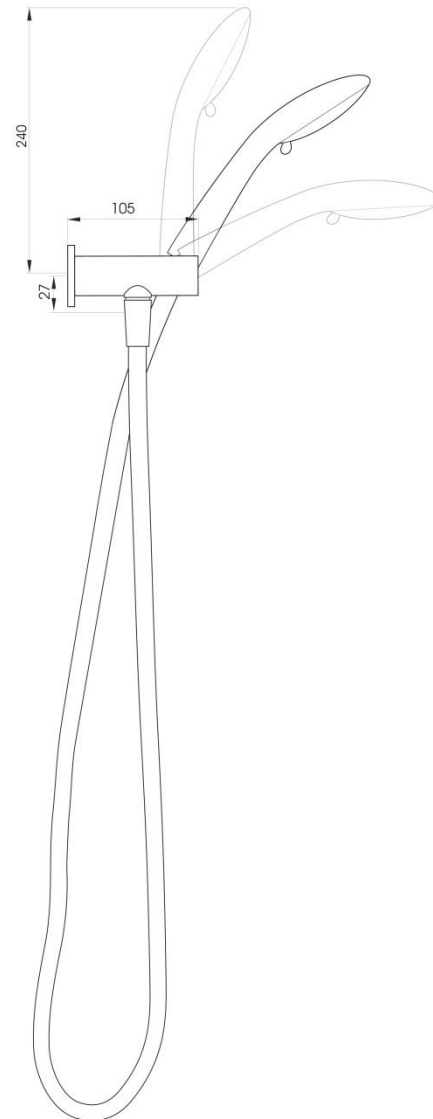

TECHNICAL DETAILS

Note: Illustrations and specifications may vary from time to time