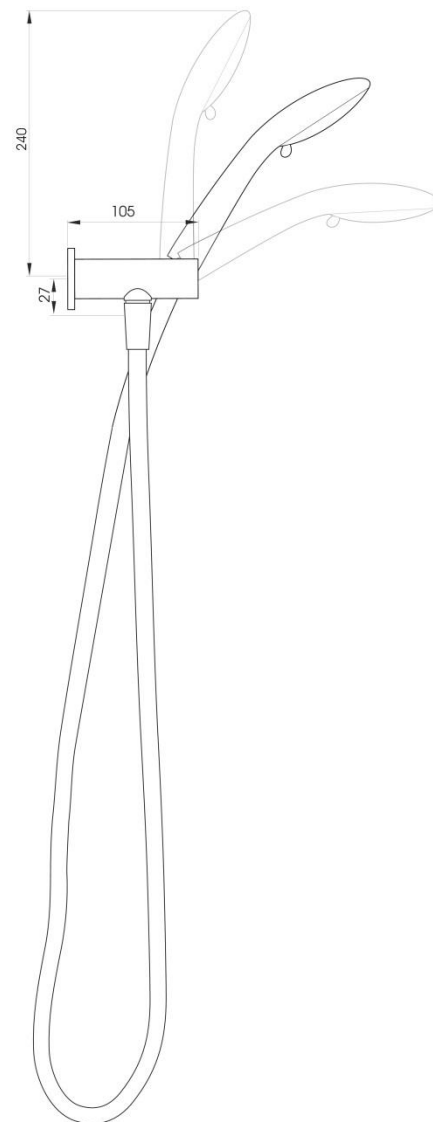

TECHNICAL DETAILS

Note: Illustrations and specifications may vary from time to time