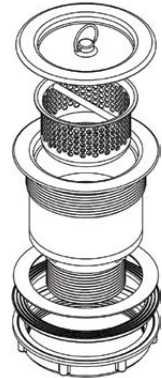

Cast Stainless Steel Sink Waste Arrestor (suits 90mm outlet)

SCRAP-S-90 (304 GRADE)

SCRAP-S-90-316 (316 GRADE)

SCRAP-S-90-P-316 (PLUG ONLY)

SCRAP-S-90-B-316 (BASKET ONLY)

- Available in 304 or 316 grade stainless steel
- Cast stainless construction
- 50mm MI BSP Connection
- Includes fixed strainer, removable basket and plug
- Reliable and hard-wearing
- 4mm diameter strainer holes
- Suitable for use with SCRAP-V and SCRAP-V316 shut off valves

Top

Bottom

Side

Cross Section

SCRAP-S-90-B-316

SCRAP-S-90-P-316