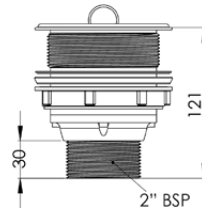

Cast Stainless Steel Sink Waste Arrestor (suits 90mm outlet)

SCRAP-S-90 (304 GRADE)

SCRAP-S-90-316 (316 GRADE)

SCRAP-S-90-P-316 (PLUG ONLY)

SCRAP-S-90-B-316 (BASKET ONLY)

- Available in 304 or 316 grade stainless steel
- Cast stainless construction
- 50mm MI BSP Connection
- Includes fixed strainer, removable basket and plug
- Reliable and hard-wearing
- 4mm diameter strainer holes
- Suitable for use with SCRAP-V and SCRAP-V316 shut off valves

Top

Bottom

Side

Cross Section

SCRAP-S-90-B-316

SCRAP-S-90-P-316