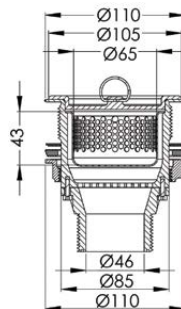

Cast Stainless Steel Sink Waste Arrestor (suits 90mm outlet)

SCRAP-S-90 (304 GRADE)

SCRAP-S-90-316 (316 GRADE)

SCRAP-S-90-P-316 (PLUG ONLY)

SCRAP-S-90-B-316 (BASKET ONLY)

- Available in 304 or 316 grade stainless steel
- Cast stainless construction
- 50mm MI BSP Connection
- Includes fixed strainer, removable basket and plug
- Reliable and hard-wearing
- 4mm diameter strainer holes
- Suitable for use with SCRAP-V and SCRAP-V316 shut off valves

Top

Bottom

Side

Cross Section

SCRAP-S-90-B-316

SCRAP-S-90-P-316