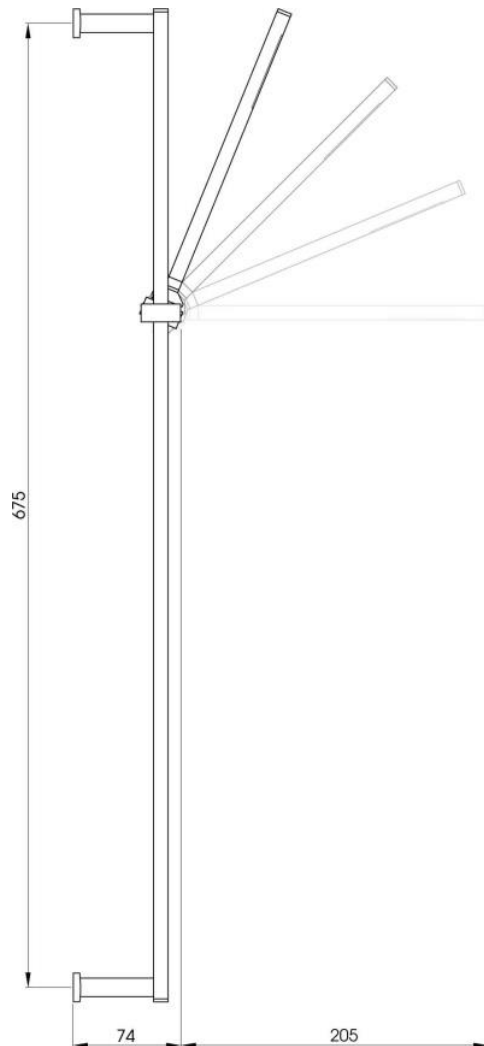

QUATTRO RECTANGLE HAND SHOWER & RAIL DESCRIPTION

quattro Rectangle Hand Shower and Rail

FEATURES

- Single Function brass encased hand spray
- Minimalistic design
- Positive action aligned adjustable slider
- Wide angle spray on hand shower
- 360° Swivel Chrome brass link hose
- Solid brass construction rail and elbow
- Matching wall mixer available
- 5 year limited domestic warranty on showers from date of purchase

DETAILS

WELS 3 star 8L/m
'WaterMark' Certification LN 23024
Part Code: SR-07B
Available Finishes: Chrome

Recommended working pressure:

Min 150 – Max 500Kpa

Note: If the pressure exceeds or is likely to exceed 500KPa, an approved pressure limiting device must be fitted.

Maximum hot water temperature 50°

TECHNICAL DETAILS

Note: Illustrations and specifications may vary from time to time