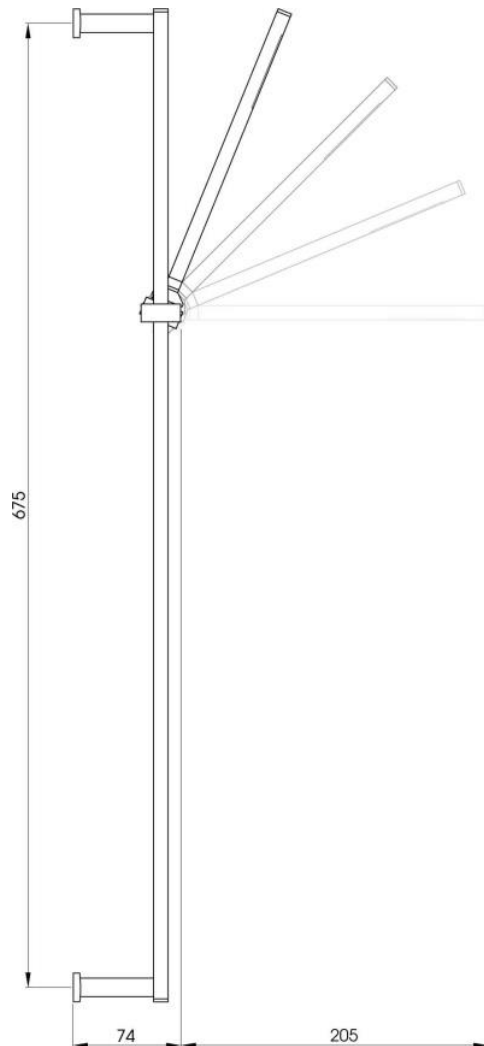

QUATTRO RECTANGLE HAND SHOWER & RAIL DESCRIPTION

quattro Rectangle Hand Shower and Rail

FEATURES

- Single Function brass encased hand spray
- Minimalistic design
- Positive action aligned adjustable slider
- Wide angle spray on hand shower
- 360° Swivel 'Chromalux' Supreme hose
- Solid brass construction rail and elbow
- Matching wall mixer available
- 5 year limited domestic warranty on showers from date of purchase

DETAILS

WELS 3 star 8L/m
'WaterMark' Certification LN 23024
Part Code: SR-07C
Available Finishes: Chrome

Recommended working pressure:
Min 150 – Max 500Kpa

Note: If the pressure exceeds or is likely to exceed 500KPa, an approved pressure limiting device must be fitted.

Maximum hot water temperature 50°

TECHNICAL DETAILS

Note: Illustrations and specifications may vary from time to time