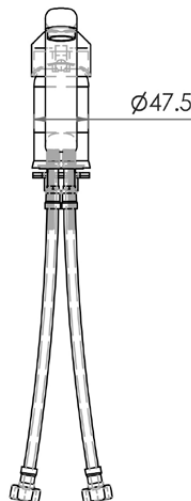

## Stainless Steel Swivel Sink Mixer

**T-3MS4MIX**

**T-3MS6MIX**

- Full S/S construction
- Available in WELS 4 star 7.5LPM or WELS 6 star 4.5LPM
- Includes flexi hoses - ½" FI BSP
- Working pressure range 150kPa-500kPa
- Maximum operating temperature 80 degrees

Side

Front

Top