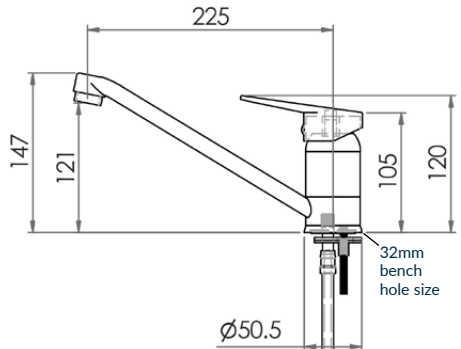

## Stainless Steel Swivel Sink Mixer

**T-3MS4MIX**

**T-3MS6MIX**

- Full S/S construction
- Available in WELS 4 star 7.5LPM or WELS 6 star 4.5LPM
- Includes flexi hoses - ½" FI BSP
- Working pressure range 150kPa-500kPa
- Maximum operating temperature 80 degrees

Side

Front

Top