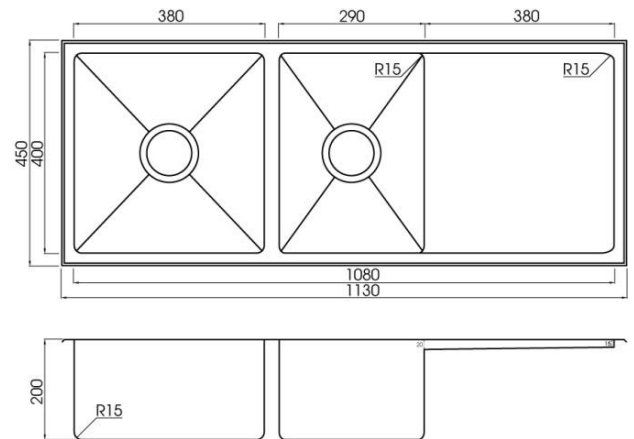

Q4 1 & 3/4 BOWL RADIAL CORNER SINK WITH FLATBED DRAINER

DESCRIPTION

Q4 1 & 3/4 Bowl Radial Corner Sink with Flatbed Drainer

FEATURES

- 15mm radial corner
- In-built drainer
- Fine lustre finish
- 1.2mm 304 stainless steel
- Turn down edge
- Underside coated with an anti-condensation layer and sound deadening rubber pads all sides
- Tilo designed continuous bracketing system for rigidity and secure topmounting
- Includes standard lift-up plug & waste, sealing rubber, set of undermount and topmount clips
- 25 year limited domestic manufacturer's warranty on sinks only from date of purchase

DETAILS

30 / 23L Capacity

Undermount or topmount

Part Code: TKS-310R

Available Finishes: Brushed

TECHNICAL DETAILS

Note: Illustrations and specifications may vary from time to time