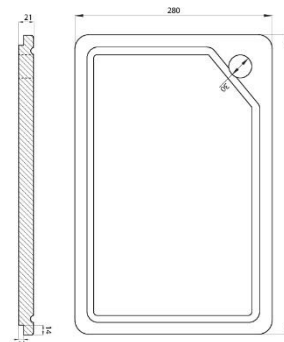

COMPATTO DEEP MULTI-BOWL SINK AP2

DESCRIPTION

Compatto 1 & ¼ Bowl Radial Corner Sink
Accessory Pack 2

FEATURES

- Hand fabricated
- 1.2mm 304 stainless steel
- Australian 'registered' design
- Minimal look, maximum capacity and practicality
- 680 x 440 x 225mm deep bowls
- 10mm radial corners
- Brushed finish
- Anti-condensation coating
- Sound deadening rubber pads all sides
- AP2: Includes sink, roll-out mat, chopping board, quality positive action deluxe basket wastes
- 25 year manufacturer's warranty domestic use, 7 year for commercial use from date of purchase, sink only
- 1 year manufacturer's warranty on sink accessories

DETAILS

30/23.3L Capacity

Undermount or flushmount

Part Code: TKS-C300RB

Available Finishes: Brushed on sink and roll-out mat, chopping board natural timber

TECHNICAL DETAILS

Note: Illustrations and specifications may vary from time to time