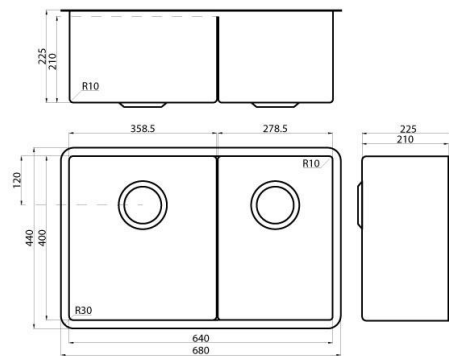

COMPATTO DEEP MULTI-BOWL SINK AP2

DESCRIPTION

Compatto 1 & ¼ Bowl Radial Corner Sink
Accessory Pack 2

FEATURES

- Hand fabricated
- 1.2mm 304 stainless steel
- Australian 'registered' design
- Minimal look, maximum capacity and practicality
- 680 x 440 x 225mm deep bowls
- 10mm radial corners
- Brushed finish
- Anti-condensation coating
- Sound deadening rubber pads all sides
- AP2: Includes sink, roll-out mat, chopping board, quality positive action deluxe basket wastes
- 25 year manufacturer's warranty domestic use, 7 year for commercial use from date of purchase, sink only
- 1 year manufacturer's warranty on sink accessories

DETAILS

30/23.3L Capacity

Undermount or flushmount

Part Code: TKS-C300RB

Available Finishes: Brushed on sink and roll-out mat, chopping board natural timber

TECHNICAL DETAILS

Note: Illustrations and specifications may vary from time to time