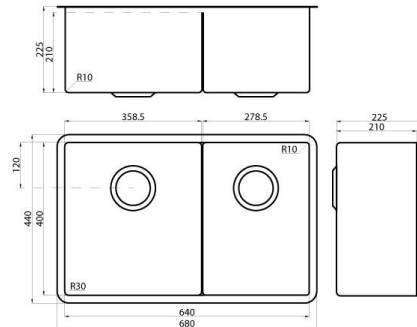

TECHNICAL DETAILS

Note: Illustrations and specifications may vary from time to time