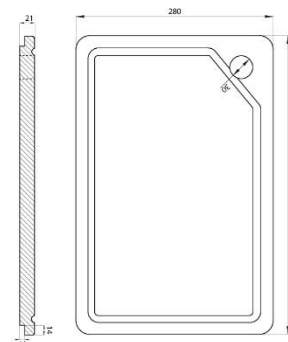

### FEATURES

- Hand fabricated
- 1.2mm 304 stainless steel
- Australian 'registered' design
- Minimal look, maximum capacity and practicality
- 680 x 440 x 225mm deep bowls
- 10mm radial corners
- Brushed finish
- Anti-condensation coating
- Sound deadening rubber pads all sides
- AP3: Includes sink, dish rack, roll-out mat, chopping board, quality positive action deluxe basket wastes
- 25 year manufacturer's warranty domestic use, 7 year for commercial use from date of purchase, sink only
- 1 year manufacturer's warranty on sink accessories

## DETAILS

30/23.3L Capacity

Undermount or flushmount

Part Code: TKS-C300RC

Available Finishes: Brushed on sink and roll-out mat, chrome on dish rack, chopping board natural timber

## TECHNICAL DETAILS

Note: Illustrations and specifications may vary from time to time