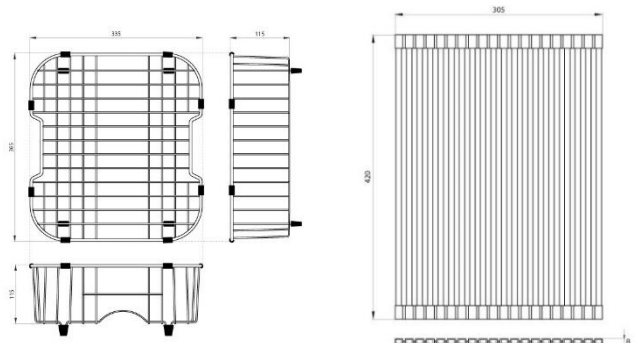

TECHNICAL DETAILS

Note: Illustrations and specifications may vary from time to time