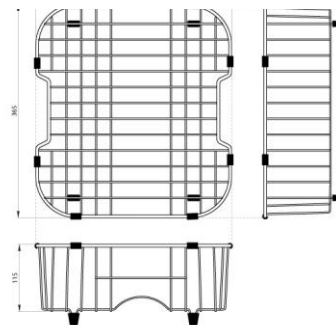

TECHNICAL DETAILS

Note: Illustrations and specifications may vary from time to time