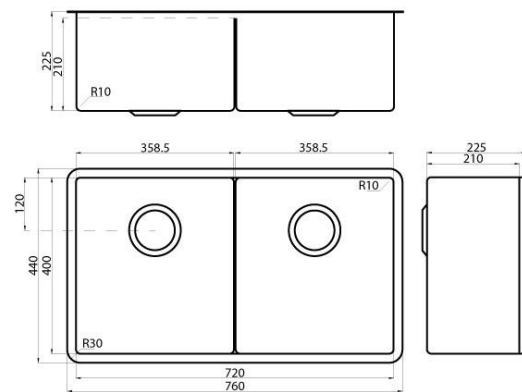

TECHNICAL DETAILS

Note: Illustrations and specifications may vary from time to time