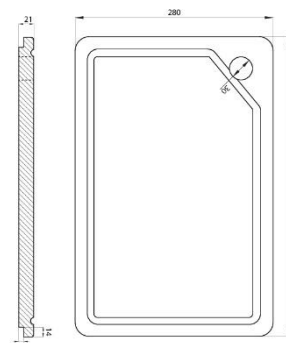

### FEATURES

- Hand fabricated
- 1.2mm 304 stainless steel
- Australian 'registered' design
- IP Design no. 202016249
- Minimal look, maximum capacity and practicality
- 760 x 440 x 225mm deep bowls
- 10mm radial corners
- Brushed finish
- Anti-condensation coating
- Sound deadening rubber pads all sides
- AP1: Includes sink, dish rack, chopping board, quality positive action deluxe basket wastes
- 25 year manufacturer's warranty domestic use, 7 year for commercial use from date of purchase, sink only
- 1 year manufacturer's warranty on sink accessories

## DETAILS

30/30L Capacity

Undermount or flushmount

Part Code: TKS-C400RA

Available Finishes: Brushed on sink, chrome on dish rack, chopping board natural timber

## TECHNICAL DETAILS

Note: Illustrations and specifications may vary from time to time