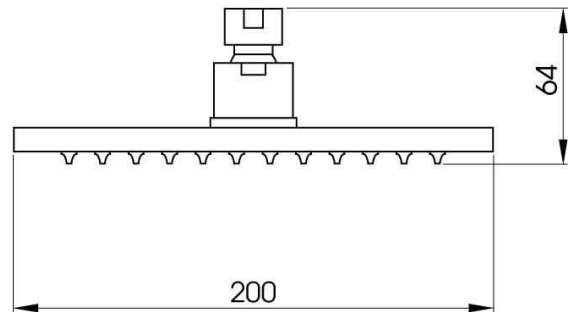

TECHNICAL DETAILS

Note: Illustrations and specifications may vary from time to time