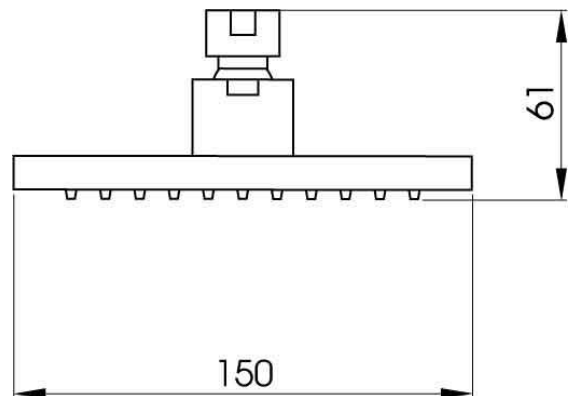

TECHNICAL DETAILS

Note: Illustrations and specifications may vary from time to time