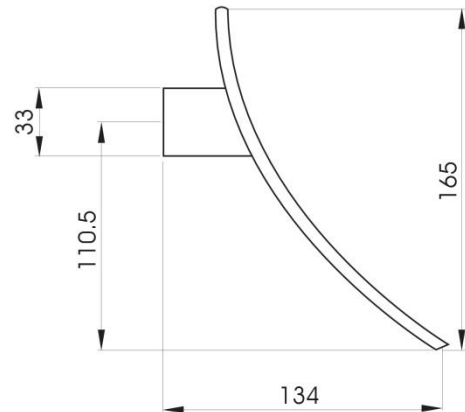

JIN BATH / SPA SPOUT

DESCRIPTION

Jin Waterfall bath / spa spout wall mount

FEATURES

- Cascading unrestricted flow
- 134mm reach
- Solid brass and s/steel construction
- 1 year limited domestic manufacturer's warranty on spouts from date of purchase

DETAILS

Dimensions: 124W x 134D x 165H

Push On Fit

Part Code: TS-020

Available Finishes: Chrome

TECHNICAL DETAILS

Note: Illustrations and specifications may vary from time to time