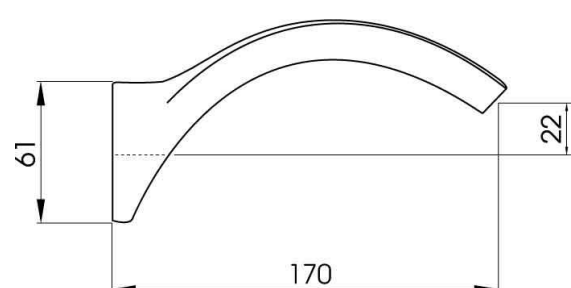

TECHNICAL DETAILS

Note: Illustrations and specifications may vary from time to time