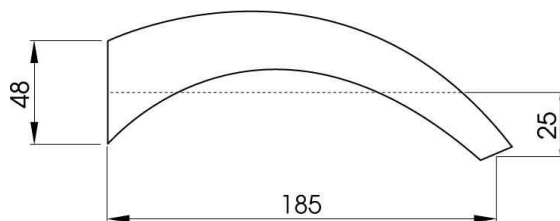

TANG BATH / SPA SPOUT

DESCRIPTION

Tang Arched bath / spa spout wall mount

FEATURES

- 185mm reach
- Elegant design
- Solid brass construction
- 1 year limited domestic manufacturer's warranty on spouts from date of purchase

DETAILS

Screw On Fit

Part Code: TS-022

Available Finishes: Chrome

TECHNICAL DETAILS

Note: Illustrations and specifications may vary from time to time

YUAN BATH / SPA SPOUT

DESCRIPTION

Yuan Semi Arched bath / spa spout wall mount

FEATURES

- 170mm reach
- Classic design
- Solid brass construction
- 1 year limited domestic manufacturer's warranty on spouts from date of purchase

DETAILS

Screw On Fit