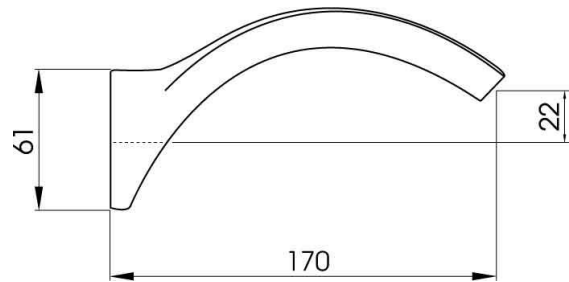

YUAN BATH / SPA SPOUT

DESCRIPTION

Yuan Semi Arched bath / spa spout wall mount

FEATURES

- 170mm reach
- Classic design
- Solid brass construction
- 1 year limited domestic manufacturer's warranty on spouts from date of purchase

DETAILS

Screw On Fit

Part Code: TS-023

Available Finishes: Chrome

TECHNICAL DETAILS

Note: Illustrations and specifications may vary from time to time