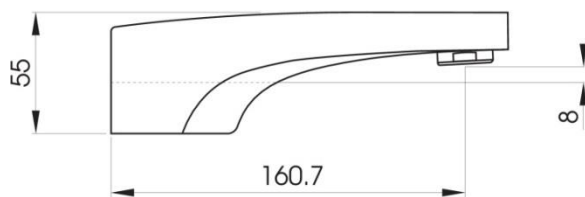

TECHNICAL DETAILS

Note: Illustrations and specifications may vary from time to time