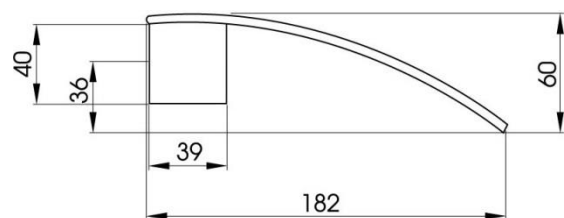

TECHNICAL DETAILS

Note: Illustrations and specifications may vary from time to time