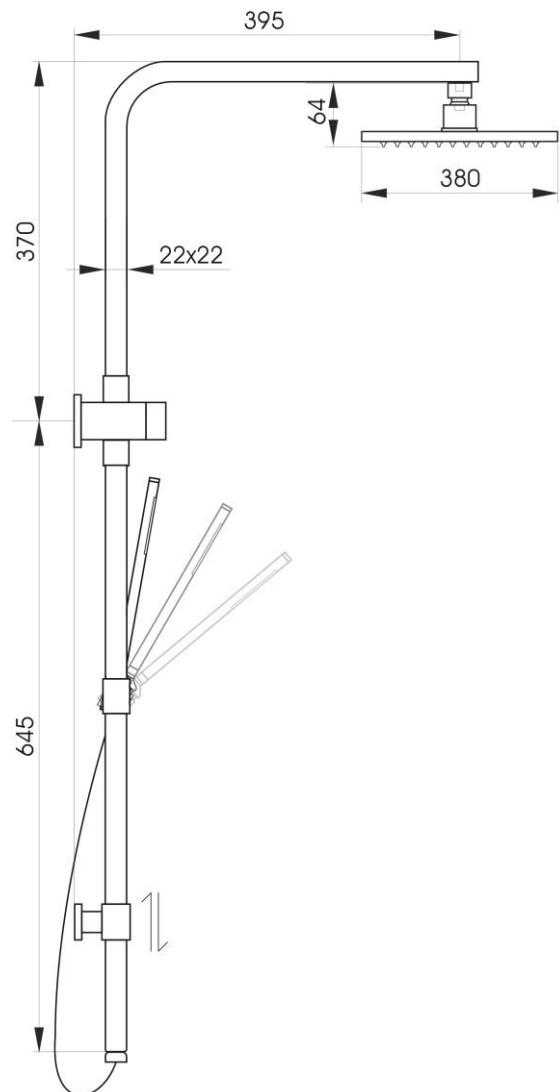

TECHNICAL DETAILS

Note: Illustrations and specifications may vary from time to time