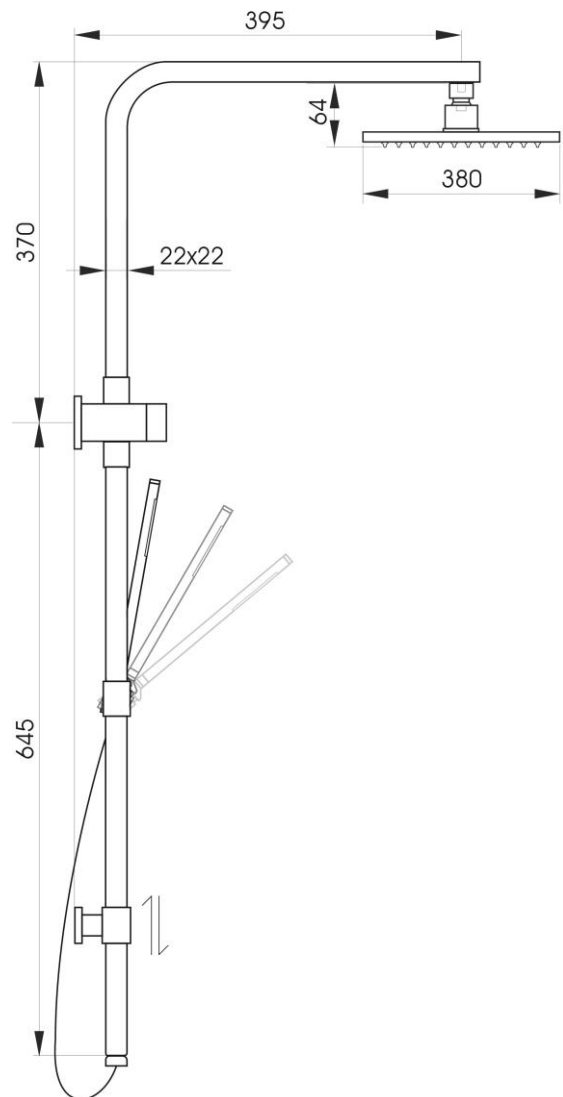

ZIRCON OVERHEAD SHOWER & RAIL COMBO

DESCRIPTION

Zircon Overhead Shower and Rail Combo Exposure Unit with 'Chromalux' Hose

FEATURES

- Overhead brass shower & hand shower
- Adjustable sliding rail
- Modern 2 tone finish
- Fits to standard 1800 height ½" BSP outlet
- Positive twist action in-built diverter function between shower/hand shower
- Solid brass construction
- Wide angle spray on hand shower
- 360° Swivel 'Chromalux' Supreme hose
- Matching wall mixer available
- 5 year limited domestic warranty on showers from date of purchase

DETAILS

WELS 3 star 8L/m
 'Watermark' Certification LN 23024
 Part Code: TSR-07C
 Available Finishes: Matte Black / Chrome
 Mixer not included

Recommended working pressure:

Min 150 – Max 500Kpa

Note: If the pressure exceeds or is likely to exceed 500KPa, an approved pressure limiting device must be fitted.

Maximum hot water temperature 50°

TECHNICAL DETAILS

Note: Illustrations and specifications may vary from time to time