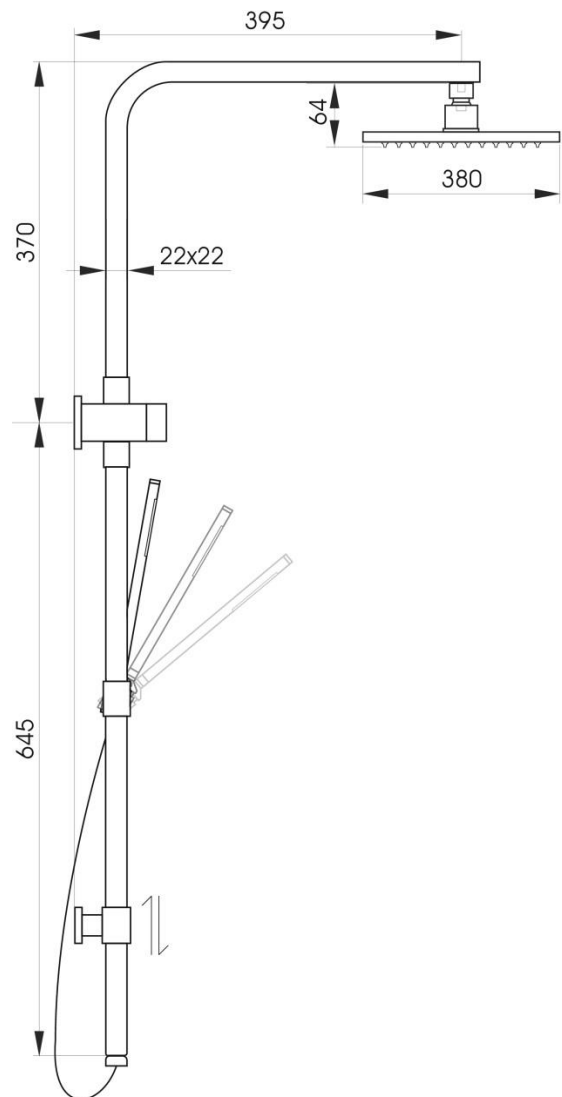

QUATTRO OVERHEAD SHOWER & RAIL COMBO

DESCRIPTION

quattro Overhead Shower and Rail Combo
Exposure Unit Brass Hose

FEATURES

- Overhead brass shower & hand shower
- Adjustable sliding rail
- Minimalistic design
- Fits to standard 1800 height ½" BSP outlet
- Positive twist action in-built diverter function between shower/hand shower
- Solid brass construction
- Wide angle spray on hand shower
- 360° Swivel chrome brass hose
- Matching wall mixer available
- 5 year limited domestic warranty on showers from date of purchase

DETAILS

WELS 3 star 8L/m
'Watermark' Certification LN 23024
Part Code: TSR-08B
Available Finishes: Chrome
Mixer not included

Recommended working pressure:

Min 150 – Max 500Kpa

Note: If the pressure exceeds or is likely to exceed 500KPa, an approved pressure limiting device must be fitted.

Maximum hot water temperature 50°

TECHNICAL DETAILS

Note: Illustrations and specifications may vary from time to time