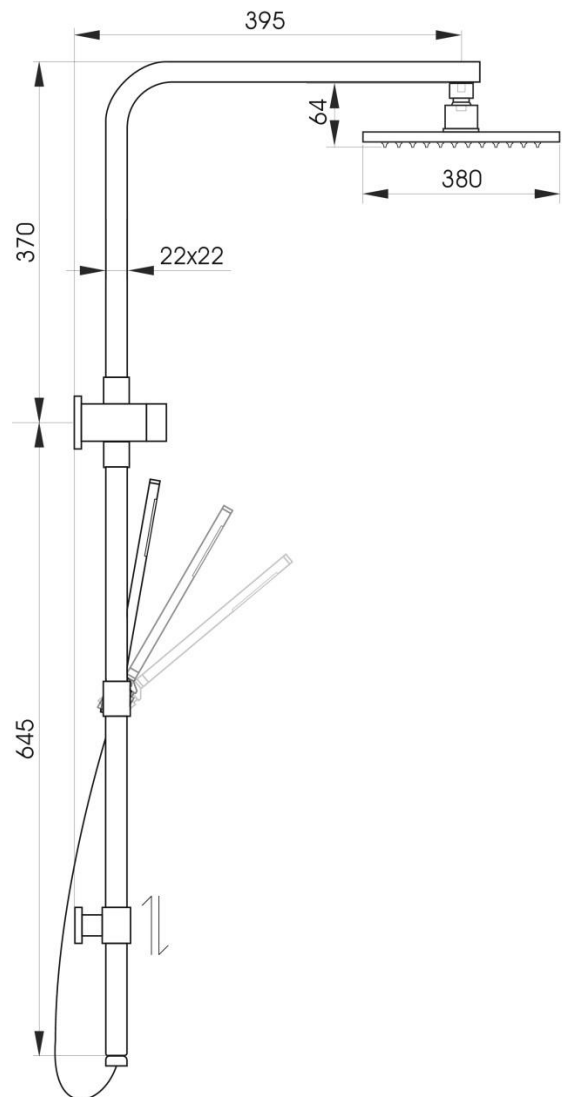

TECHNICAL DETAILS

Note: Illustrations and specifications may vary from time to time