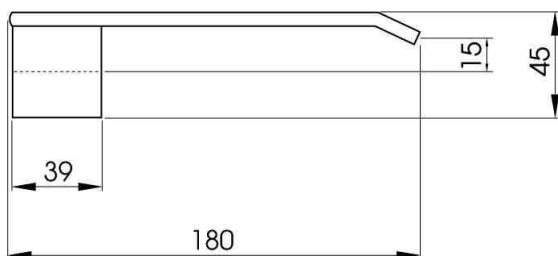

TECHNICAL DETAILS

Note: Illustrations and specifications may vary from time to time