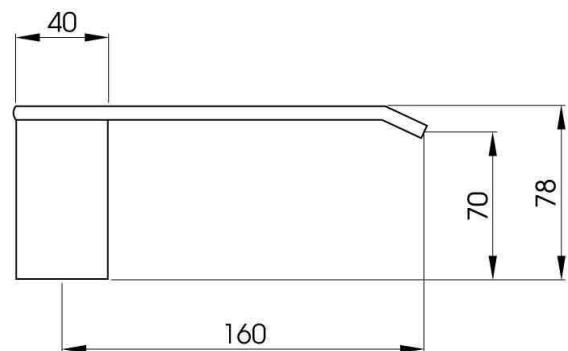

TECHNICAL DETAILS

Note: Illustrations and specifications may vary from time to time