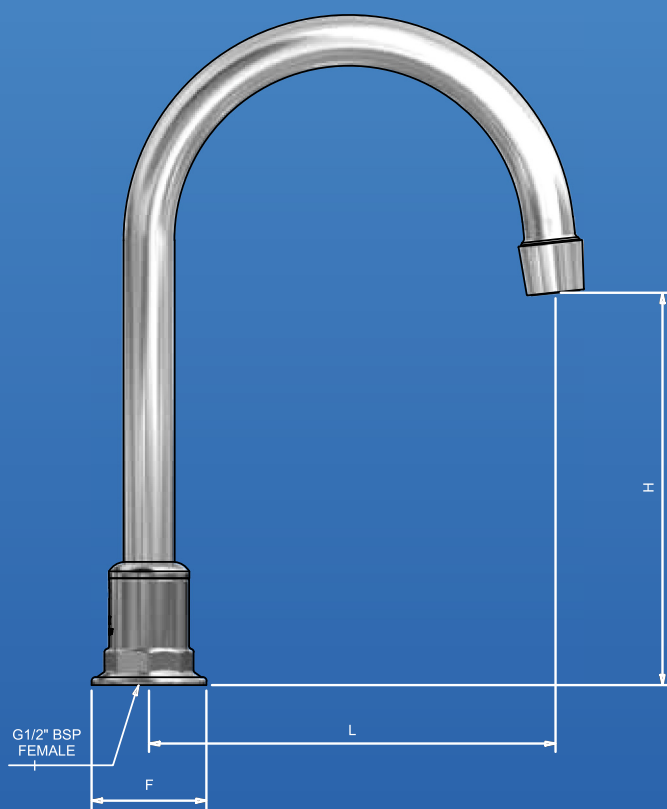

MT MONOPOLY™ TAPWARE

SWIVEL SPOUT HOB TUBE CURVED HEAD CHROME PLATED 160MM

Sizing Chart MM

	H	L	F	I
SP11	145	150	43	G 1/2"

Austworld
PO Box 311
Ashmore City
QLD 4214

P: 1300 780 430
F: 1300 780 441
E: info@austworld.com.au
W: www.austworld.com.au