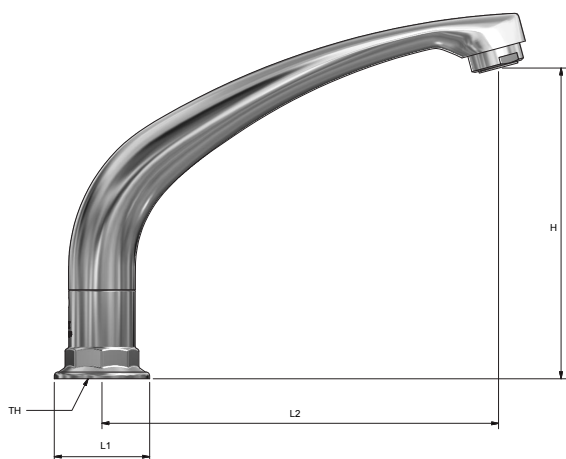

Hob Spout Cast Swivel

SP17

Product Specifications

MT MONOPOLY™
T A P W A R E

Specifications

Maximum working temperature 80°C

Maximum pressure rating 1000kPa

Features

Watermark approved

Chrome plated finish

Swivel spout

Tested and certified to AS/NZS 3718

Sizing Chart [MM]

	L1	L2	H	I
SP17	43	180	140	G 1/2" BSP

For more information on Monopoly Tapware, contact:
Austworld 15 Activity Crescent, Molendinar, Queensland 4214 Australia
P. 1300 780 430 F. 1300 780 441 E. info@austworld.com.au